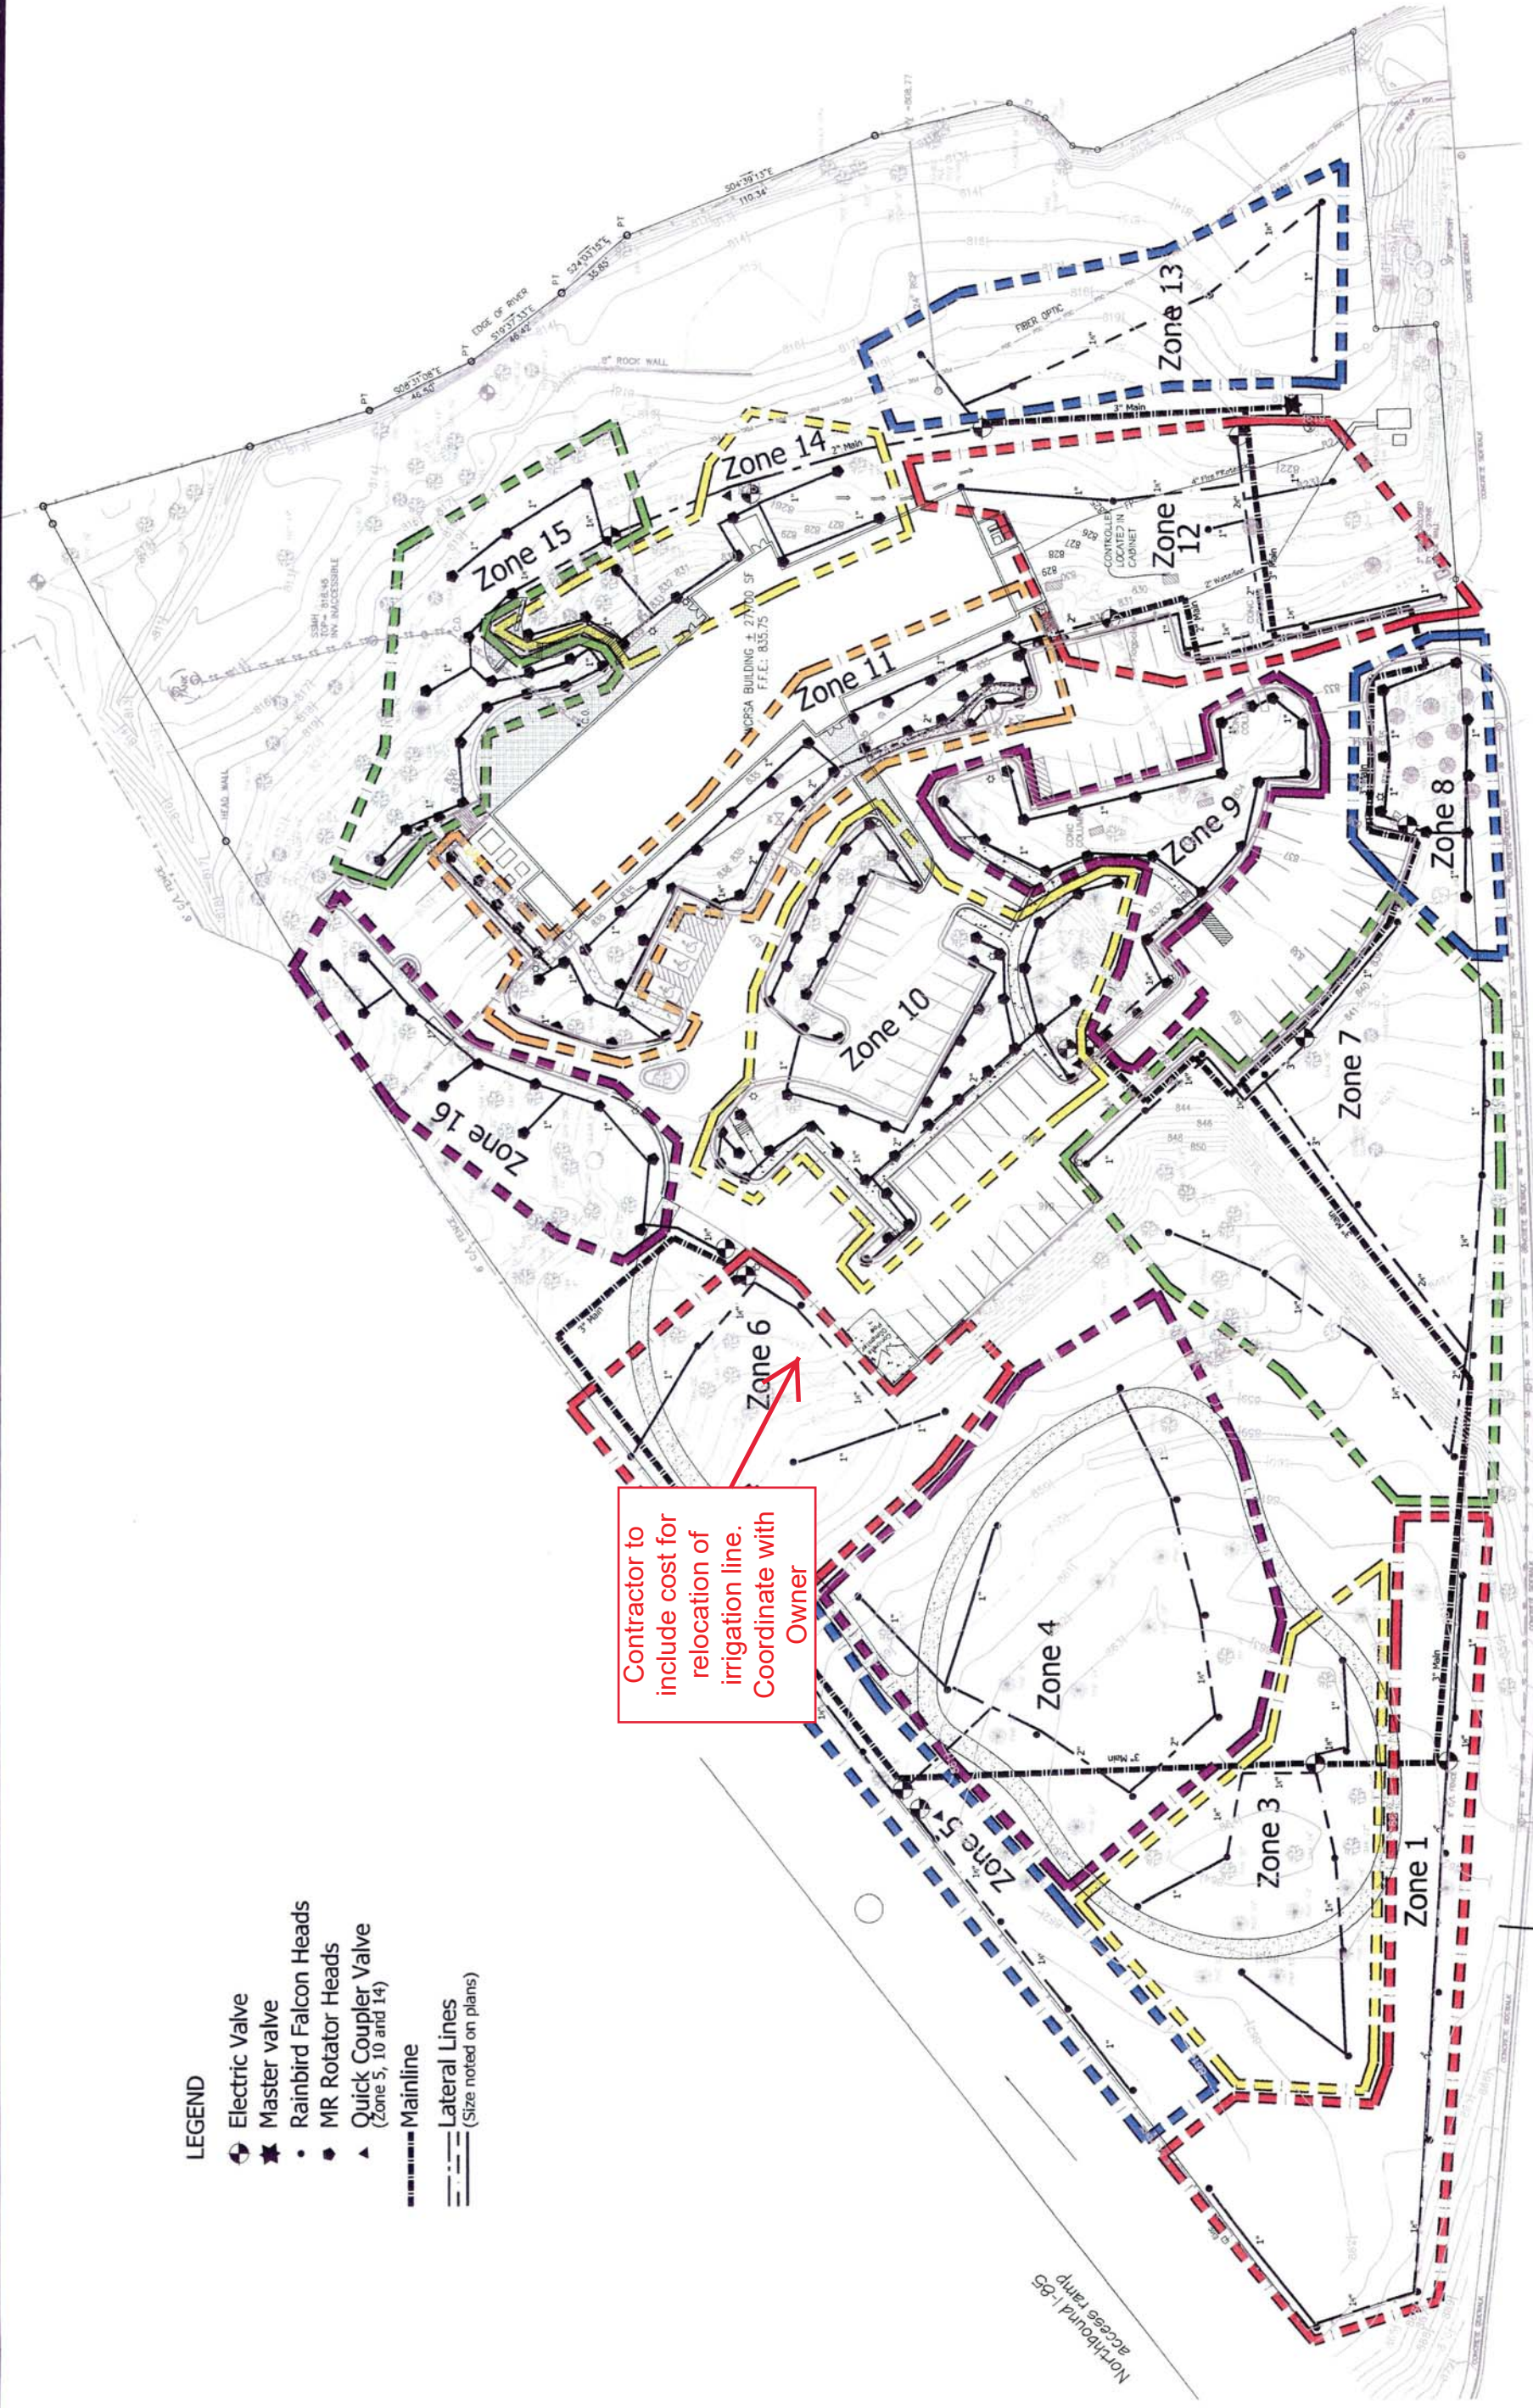

LEGEND

- Electric Valve
- ★ Master valve
- Rainbird Falcon Heads
- MR Rotator Heads
- ▲ Quick Coupler Valve (Zone 5, 10 and 14)
- Mainline
- Lateral Lines (Size noted on plans)

Contractor to include cost for relocation of irrigation line. Coordinate with Owner

OCTOBER 2008
IRRIGATION AS-BUILT
 WillowTree, Inc Easley, SC 864.859.2888
 mobile # Patrick Moore 864.304.3067